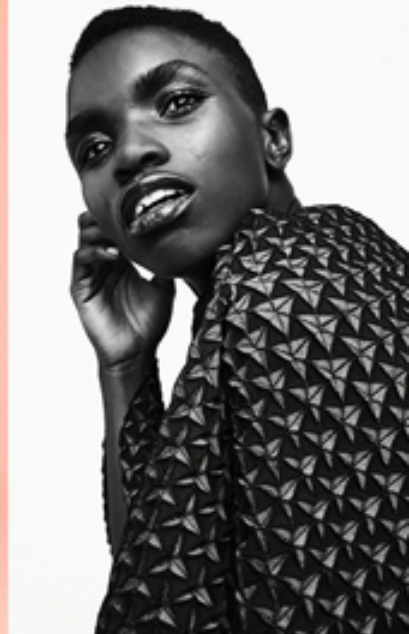

JERRIE ROTIMI
PHOTOGRAPHER

QUEEN ONYEMAECHE

height	1,77
measures	84 63 87
size	34/36
shoes	40
hair	black
eyes	brown

VIVA models

Friedrichstrasse 210
10969 Berlin

Fon + 49 30 240 89 80
Fax + 49 30 240 89 89
office@vivamodels.com
www.vivamodels.com